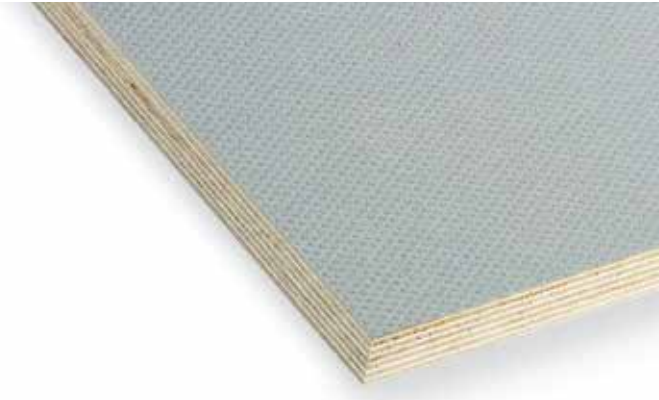

Vehicle products by KOSKISEN plywood FLOORS

KoskiCarat

- Coated birch plywood imprinted with thousands of small raised diamond shapes
- Film weights from 220 g/m² to 440g/m², dark brown, light or dark grey, silver grey
- Thickness: 9 - 30 mm
- Panel sizes up to 1880 x 4000 mm

KoskiCrown

- Coated birch plywood imprinted with circle crown pattern
- Film weights 220/m² to 440g/m², dark brown, black, light or dark grey, silver grey
- Thickness 9 - 30 mm
- Panel sizes up to 1880 x 4000 mm

KoskiDeck

- Coated birch plywood with a slip resistant wire mesh pattern
- Film weights from 120g/m² up to 440g/m², dark brown, light and dark grey
- Thickness: 6,5 - 30 mm
- Panel sizes up to 1880 x 4000 mm

KoskiGranite

- Coated birch plywood or chipboard imprinted with mesh, crown, carat or ruby pattern
- Multicolor special coating
- Thickness: 9 - 30 mm
- Panel sizes up to 1880 x 3600 mm

Vehicle products by KOSKISEN plywood FLOORS