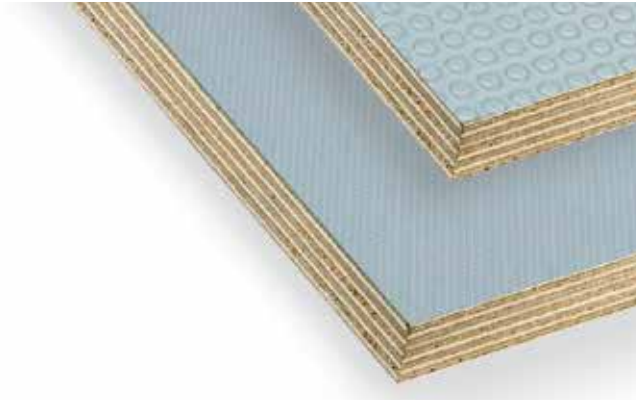

KoskiRuby

- Coated birch plywood imprinted with a hexagonal ruby pattern
- Film weights 220g/m² to 440g/m², dark brown, black, light or dark grey, silver grey
- Thickness: 9 - 30 mm
- Panel sizes up to 1880 x 4000 mm

KoskiDiamond

- Coated birch plywood imprinted with various diamond embossing
- Film weights from 220g/m² to 800g/m²
- Thickness: 9 - 30 mm
- Panel sizes up to 1525 x 3050 mm

KoskiBond F

- Coated birch plywood with fire properties combined with good adhesion properties
- Fire certificate EN 45545-2 (08/2013) fulfills R10 Hazard level HL 3
- Thickness: 4 - 30 mm
- Panel sizes up to 1525 x 3050 mm

KoskiFutura Antislip

- Birch plywood coated with glass fibre reinforced plastic
- Durable slip resistance surface black or grey
- Thickness 9 - 30 mm
- Panel Sizes up to 1525 x 3600 mm

Vehicle products by KOSKISEN plywood FLOORS